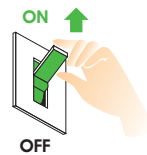

CLICK IT Spot 18W - TW 12W/17W

Installation Manual

1

Attention
Switch off the main power.

2

3

4

Be sure that the click button is not pressed

5

6

To uninstall make sure you first press the button