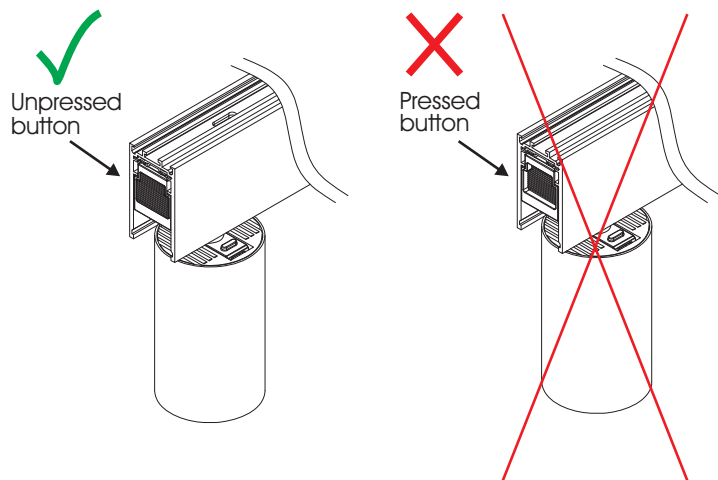

CLICK IT Spot 18W - TW 12W/17W

Installation Manual

1

Attention
Switch off the main power.

2

3

4

Be sure that the click button is not pressed