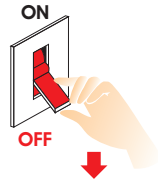

CLICK IT Spot 18W - TW 12W/17W

Installation Manual

1

Attention
Switch off the main power.

2

3

4

Be sure that the click button is not pressed