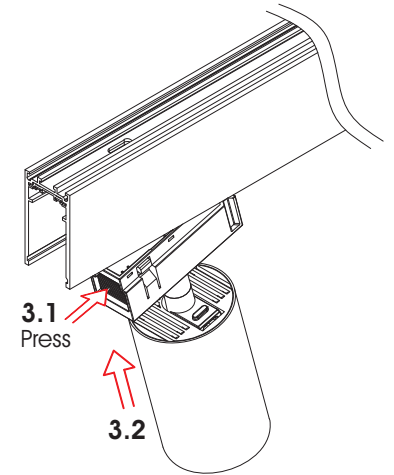

CLICK IT Spot 18W - TW 12W/17W

Installation Manual

1

Attention
Switch off the main power.

2

3

4

Be sure that the click button is not pressed