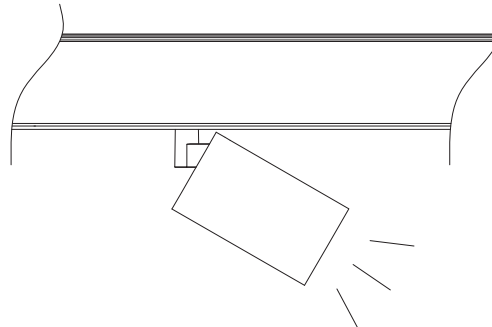

CLICK IT Spot 18W - TW 12W/17W

Installation Manual

1

Attention
Switch off the main power.

2

3

4

Be sure that the click button is not pressed

5

6

To uninstall make sure you first press the button