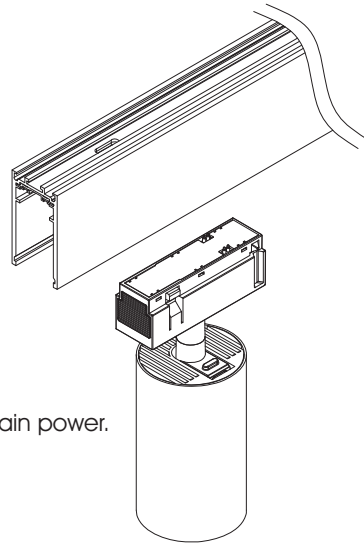

CLICK IT Spot 18W - TW 12W/17W

Installation Manual

1

Attention
Switch off the main power.

2

3

4

Be sure that the click button is not pressed